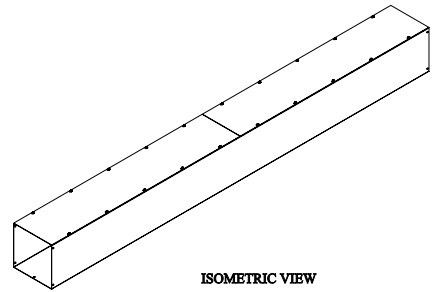

 PART No. CWSC12120NK
www.juamig.com
www.juamig.com

ISOMETRIC VIEW

TOP VIEW

FRONT VIEW

SIDE VIEW

BOTTOM VIEW

BACK VIEW

SIDE VIEW