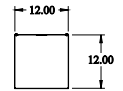

 PART No. CWSC12120NK
www.juamig.com
www.juamig.com

ISOMETRIC VIEW

TOP VIEW

FRONT VIEW

SIDE VIEW

BOTTOM VIEW

BACK VIEW

SIDE VIEW