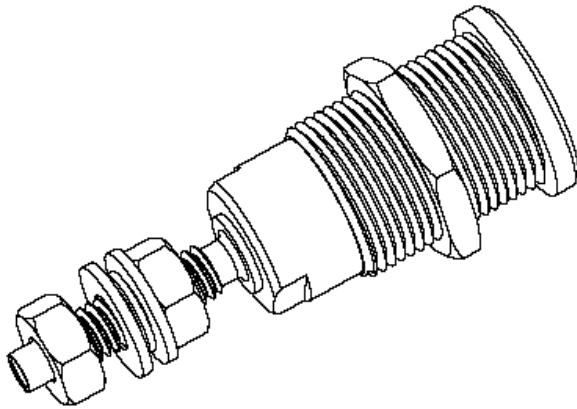

Part Number:

BU-31607- *

Description:

Screw-in Safety Socket with Stud and Metal Nut

1308

- Screw-in Safety Socket with Stud and Metal Nut
- Material: Hardware: nickel-plated brass; Insulator: ABS-nylon composite
- Length: 1.53" (39 mm)
- *Std. Colors: -0 Black, -2 Red
- Rating: 600Volts, category III, 1000Volts, category II, 45 Amps , IEC 1010
Compliant
- RoHS Compliant