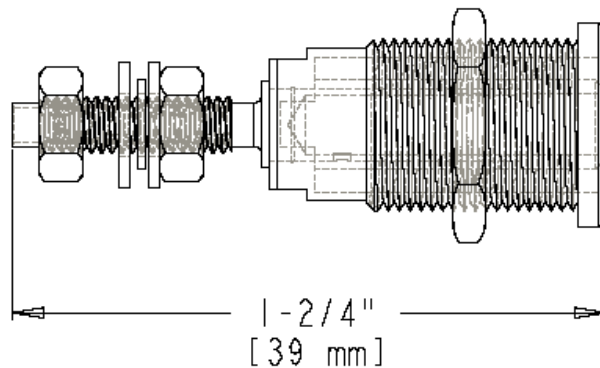

Part Number:

BU-31607- *

Description:

Screw-in Safety Socket with Stud and Metal Nut

1308

- Screw-in Safety Socket with Stud and Metal Nut
- Material: Hardware: nickel-plated brass; Insulator: ABS-nylon composite
- Length: 1.53" (39 mm)
- *Std. Colors: -0 Black, -2 Red
- Rating: 600Volts, category III, 1000Volts, category II, 45 Amps , IEC 1010
Compliant
- RoHS Compliant