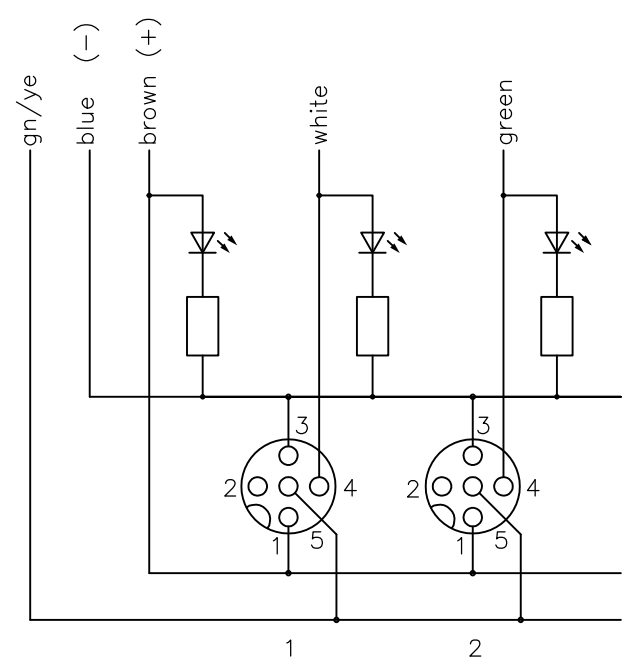

4

3

2

1

THIS DRAWING IS UNPUBLISHED. RELEASED FOR PUBLICATION - , - .
 © COPYRIGHT - By - ALL RIGHTS RESERVED.

LOC	DIST	REVISIONS			
P	LTR	DESCRIPTION	DATE	DWN	APVD
	A	INITIAL RELEASE	16JAN2014	GSK	BvH

PUR/PVC cable 15m	2273157-4
PUR/PVC cable 10m	2273157-3
PUR/PVC cable 5m	2273157-2
PUR/PVC cable 3m	2273157-1
DESCRIPTION	TE PN

THIS DRAWING IS A CONTROLLED DOCUMENT.		DWN 16JAN2014 SATHISH KUMAR .G	TE Connectivity		
DIMENSIONS: mm		CHK 16JAN2014 B.VELDHOVEN			
TOLERANCES UNLESS OTHERWISE SPECIFIED:		APVD 16JAN2014 A.VAN ZANDVOORT	NAME DISTR BOX M12 4POS 8WAY PNP		
0 PLC ± - 1 PLC ± - 2 PLC ± - 3 PLC ± - 4 PLC ± - ANGLES ± -		PRODUCT SPEC -	-		
MATERIAL -		FINISH -	APPLICATION SPEC -	-	
		WEIGHT -	SIZE A3	CAGE CODE 00779	DRAWING NO C-2273157
CUSTOMER DRAWING			RESTRICTED TO -	SCALE NTS	SHEET 1 OF 2
			REV A		

THIS DRAWING IS UNPUBLISHED. RELEASED FOR PUBLICATION
 © COPYRIGHT - By - ALL RIGHTS RESERVED.

LOC	DIST	REVISIONS					
H	-	P	LTR	DESCRIPTION	DATE	DWN	APVD
		-		SEE SHEET 1	-	-	-

Contact layout

M12-Females 4-pole

for 1 signal per port

Circuit diagram

4xM12

8xM12

THIS DRAWING IS A CONTROLLED DOCUMENT.		DWN 16JAN2014 SATHISH KUMAR .G	TE Connectivity				
DIMENSIONS: mm		CHK 16JAN2014 B.VELDHOVEN			NAME		
TOLERANCES UNLESS OTHERWISE SPECIFIED:		APVD 16JAN2014 A.VAN ZANDVOORT	DISTR BOX M12 4POS 8WAY PNP				
0 PLC ± - 1 PLC ± - 2 PLC ± - 3 PLC ± - 4 PLC ± - ANGLES ± -		PRODUCT SPEC	SIZE	CAGE CODE	DRAWING NO	RESTRICTED TO	
MATERIAL		FINISH	A3 00779		C=2273157	-	
			CUSTOMER DRAWING		SCALE NTS	SHEET 2 OF 2	REV A