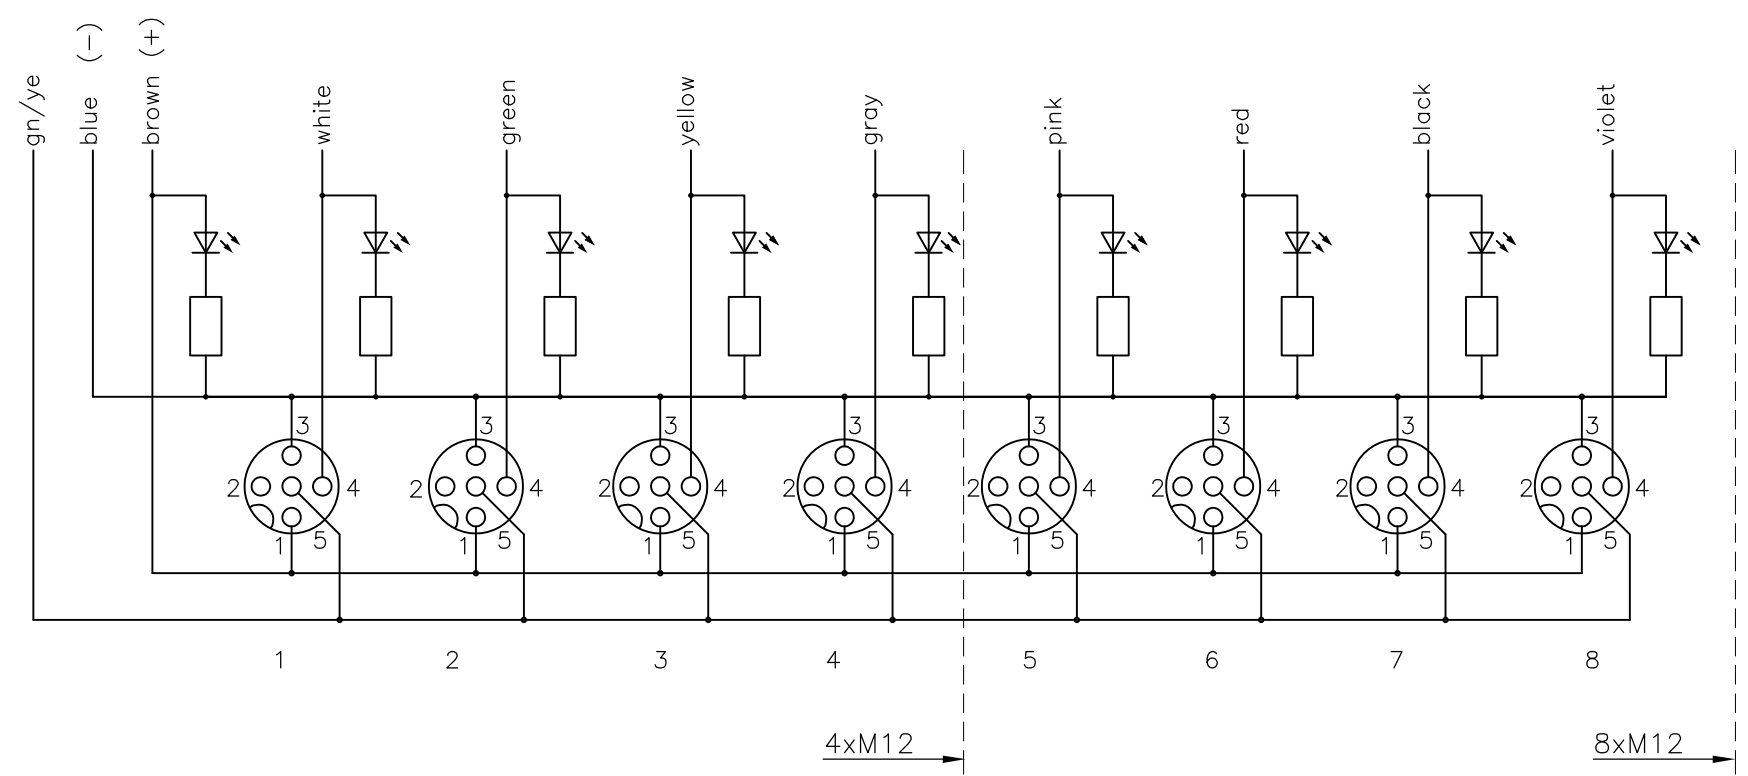

THIS DRAWING IS UNPUBLISHED. RELEASED FOR PUBLICATION
 © COPYRIGHT - By - ALL RIGHTS RESERVED.

LOC	DIST	REVISIONS					
H	-	P	LTR	DESCRIPTION	DATE	DWN	APVD
		-		SEE SHEET 1	-	-	-

Contact layout

M12-Females 4-pole

for 1 signal per port

Circuit diagram

4xM12

8xM12

THIS DRAWING IS A CONTROLLED DOCUMENT.		DWN 16JAN2014 SATHISH KUMAR .G	TE Connectivity				
DIMENSIONS: mm		CHK 16JAN2014 B.VELDHOVEN			NAME		
TOLERANCES UNLESS OTHERWISE SPECIFIED:		APVD 16JAN2014 A.VAN ZANDVOORT	DISTR BOX M12 4POS 8WAY PNP				
0 PLC ± - 1 PLC ± - 2 PLC ± - 3 PLC ± - 4 PLC ± - ANGLES ± -		PRODUCT SPEC	SIZE	CAGE CODE	DRAWING NO	RESTRICTED TO	
MATERIAL		FINISH	A3 00779		C=2273157	-	
			CUSTOMER DRAWING		SCALE NTS	SHEET 2 OF 2	REV A