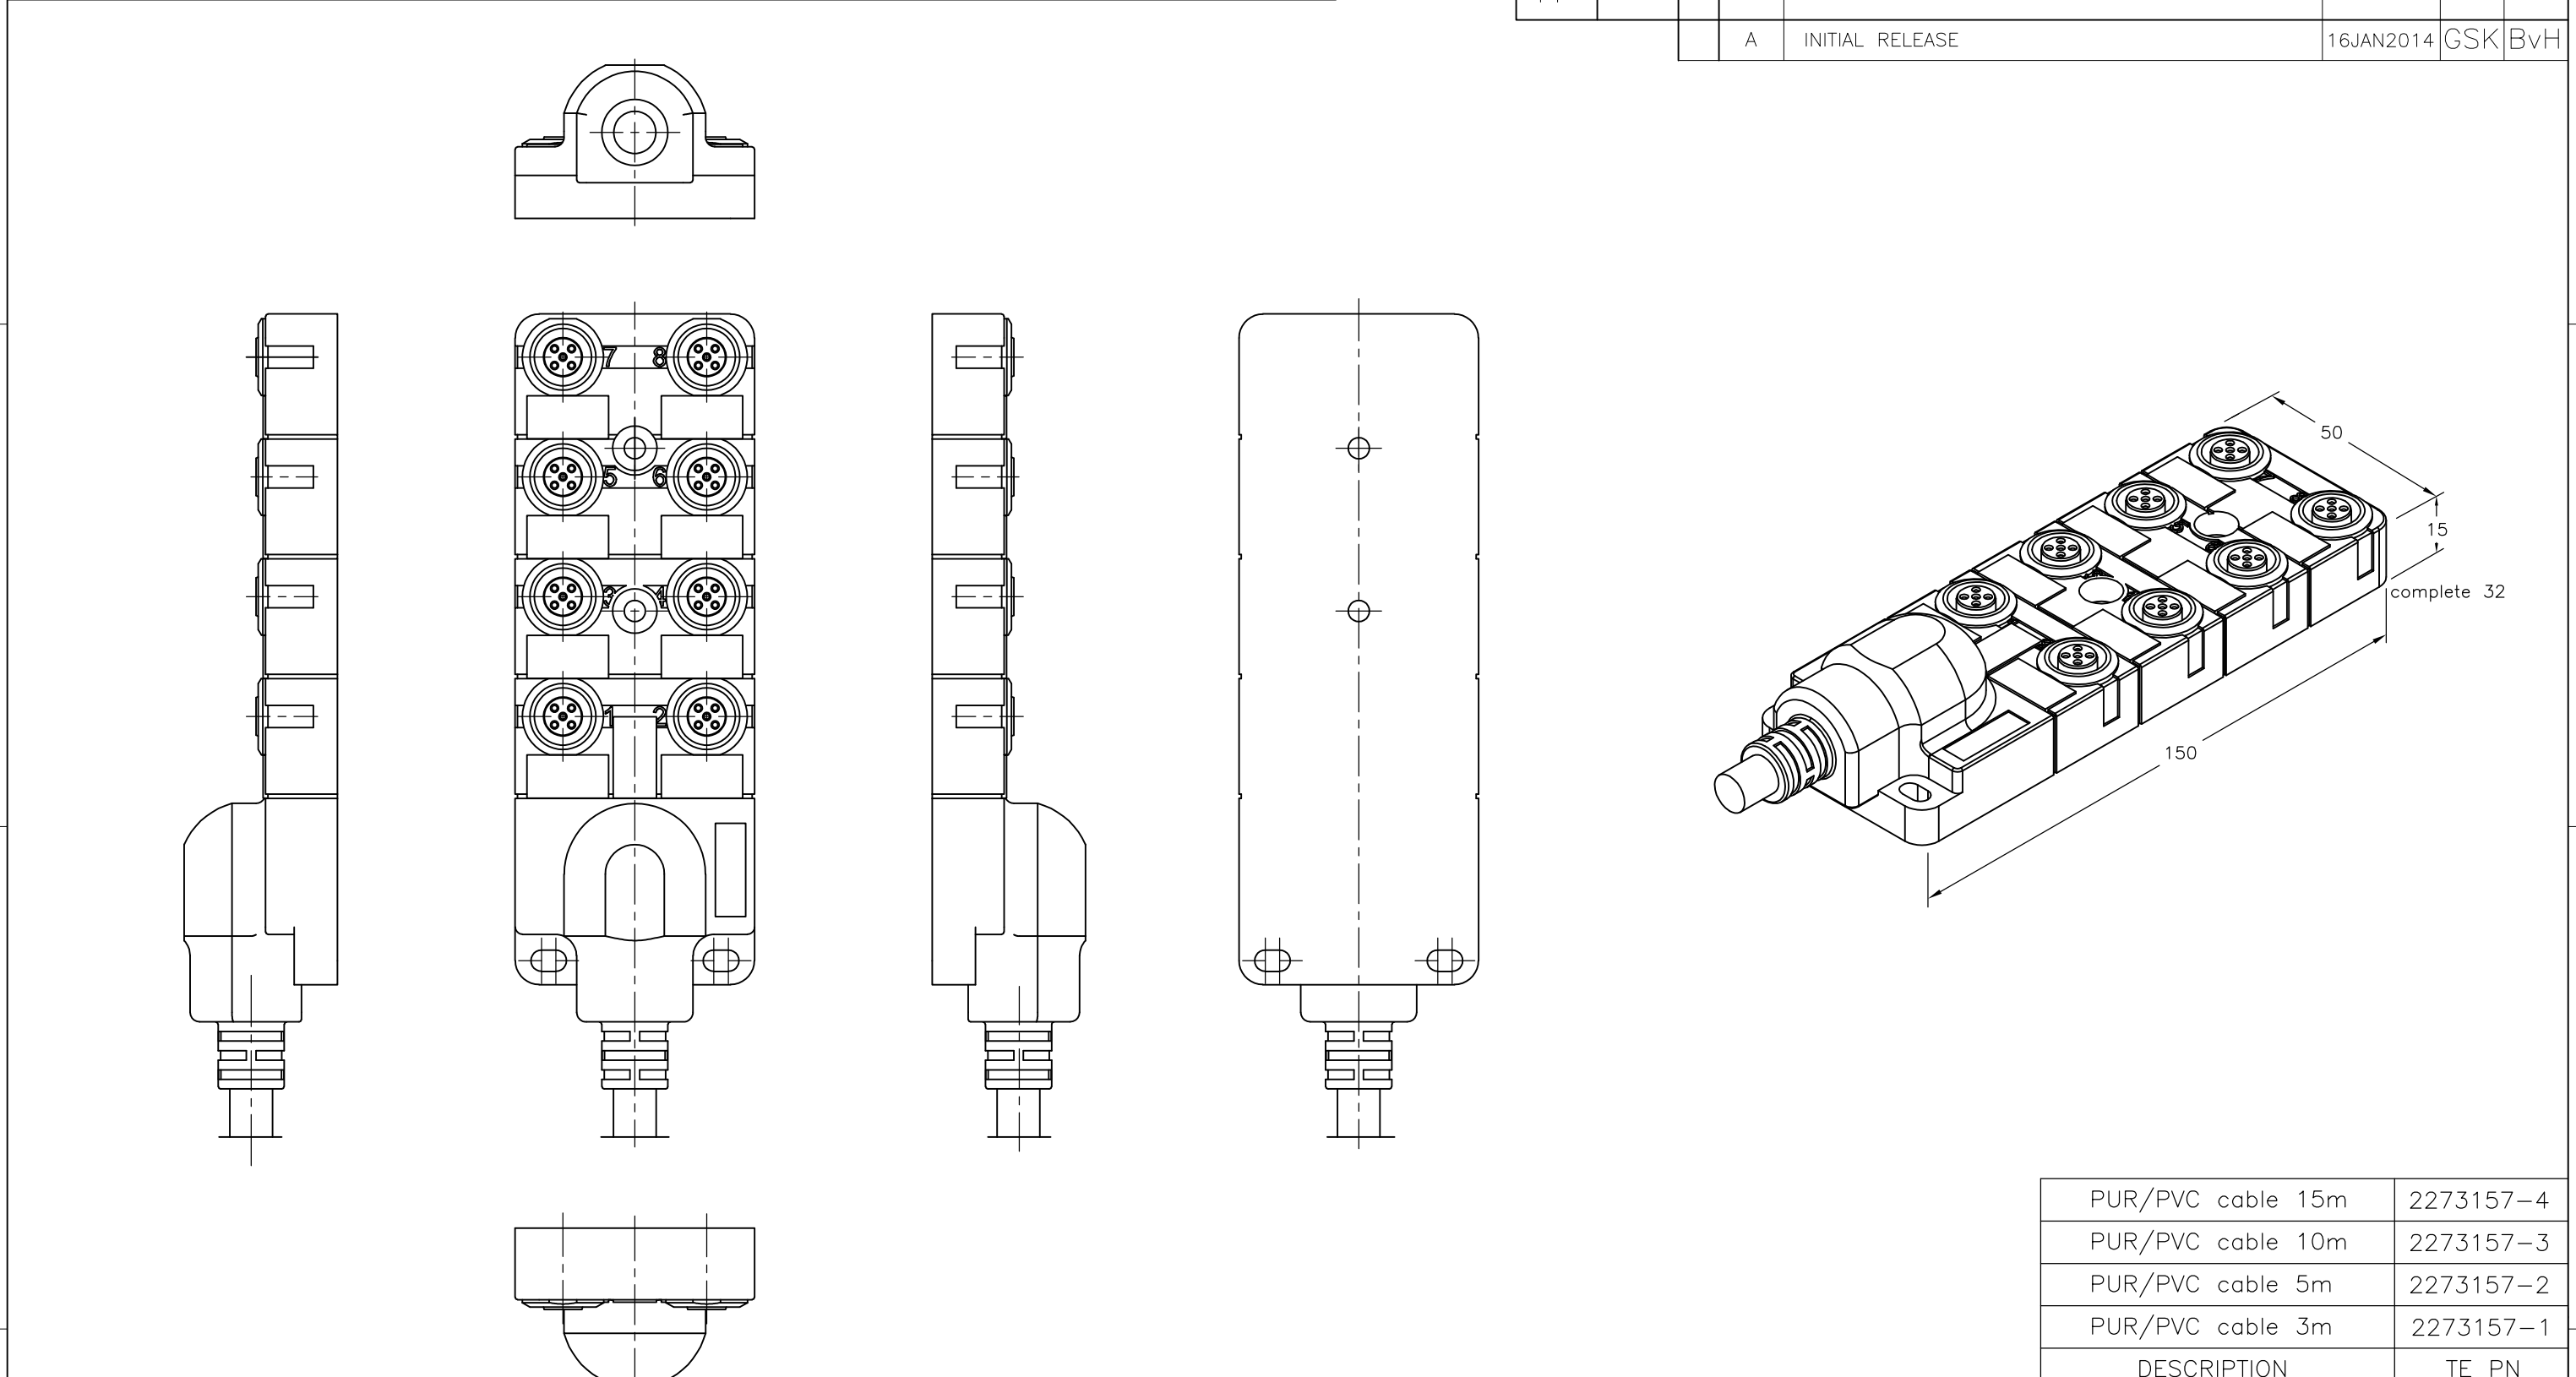

4

3

2

1

THIS DRAWING IS UNPUBLISHED. RELEASED FOR PUBLICATION - , - .
 © COPYRIGHT - By - ALL RIGHTS RESERVED.

LOC	DIST	REVISIONS			
P	LTR	DESCRIPTION	DATE	DWN	APVD
	A	INITIAL RELEASE	16JAN2014	GSK	BvH

PUR/PVC cable 15m	2273157-4
PUR/PVC cable 10m	2273157-3
PUR/PVC cable 5m	2273157-2
PUR/PVC cable 3m	2273157-1
DESCRIPTION	TE PN

THIS DRAWING IS A CONTROLLED DOCUMENT.		DWN 16JAN2014 SATHISH KUMAR .G	TE Connectivity		
DIMENSIONS: mm		CHK 16JAN2014 B.VELDHOVEN			
TOLERANCES UNLESS OTHERWISE SPECIFIED:		APVD 16JAN2014 A.VAN ZANDVOORT	NAME DISTR BOX M12 4POS 8WAY PNP		
0 PLC ± - 1 PLC ± - 2 PLC ± - 3 PLC ± - 4 PLC ± - ANGLES ± -		PRODUCT SPEC -	-		
MATERIAL -		FINISH -	APPLICATION SPEC -	-	
		WEIGHT -	SIZE A3	CAGE CODE 00779	DRAWING NO C-2273157
CUSTOMER DRAWING			RESTRICTED TO -	SCALE NTS	SHEET 1 OF 2
			REV A		

for 1 signal per port

Circuit diagram

4xM12

8xM12

THIS DRAWING IS A CONTROLLED DOCUMENT.		DWN 16JAN2014 SATHISH KUMAR .G	TE Connectivity				
DIMENSIONS: mm		CHK 16JAN2014 B.VELDHOVEN			NAME		
TOLERANCES UNLESS OTHERWISE SPECIFIED:		APVD 16JAN2014 A.VAN ZANDVOORT	DISTR BOX M12 4POS 8WAY PNP				
0 PLC ± - 1 PLC ± - 2 PLC ± - 3 PLC ± - 4 PLC ± - ANGLES ± -		PRODUCT SPEC	SIZE	CAGE CODE	DRAWING NO	RESTRICTED TO	
MATERIAL		FINISH	A3 00779		C=2273157	-	
			CUSTOMER DRAWING		SCALE NTS	SHEET 2 OF 2	REV A