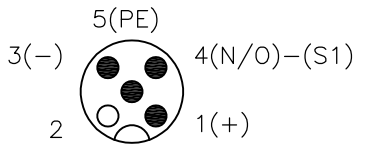

THIS DRAWING IS UNPUBLISHED. RELEASED FOR PUBLICATION
© COPYRIGHT - By - ALL RIGHTS RESERVED.

LOC	DIST	REVISIONS					
H	-	P	LTR	DESCRIPTION	DATE	DWN	APVD
		-		SEE SHEET 1	-	-	-

Contact layout

M12-Females 4-pole

for 1 signal per port